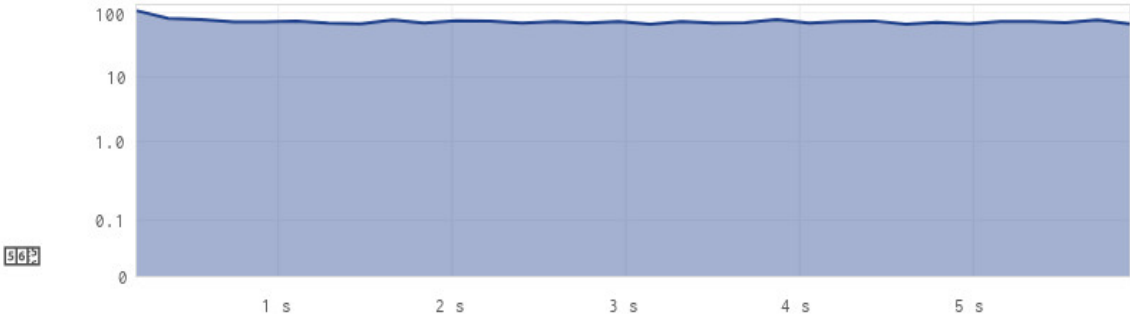

Proklik na web Netmetru

Measurement detail

Download	72.464 Mb/s
Upload	31.110 Mb/s
Ping	14.50 ms
Test time	9/12/2018 1:00 PM
Device	Turris (RMBT)
Operator	KABELSERVIS, CZ
Network	LAN
Technology	LAN
Connection	
App version	0.3

Download (Mb/s)