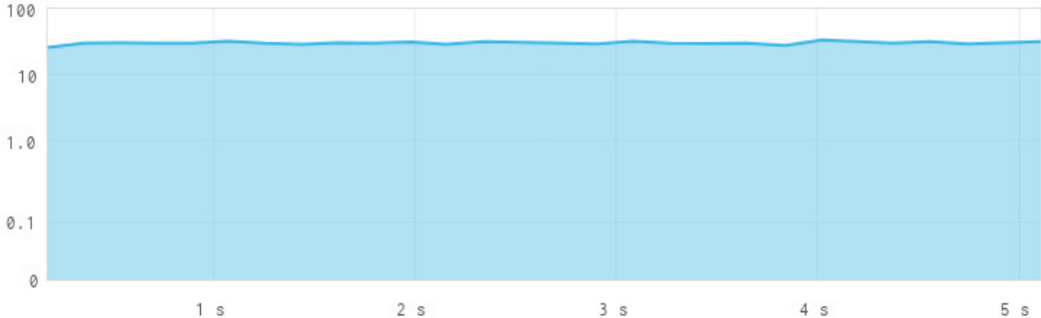

Upload (Mb/s)