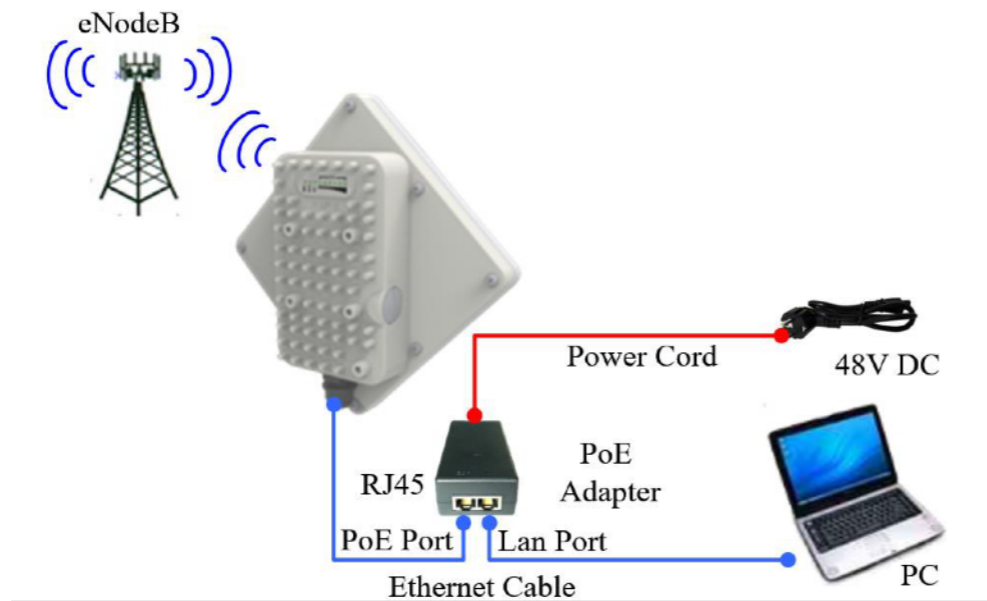

Nasadenie

UE

- umiestnenie
- smerovanie
- rádiové parametre