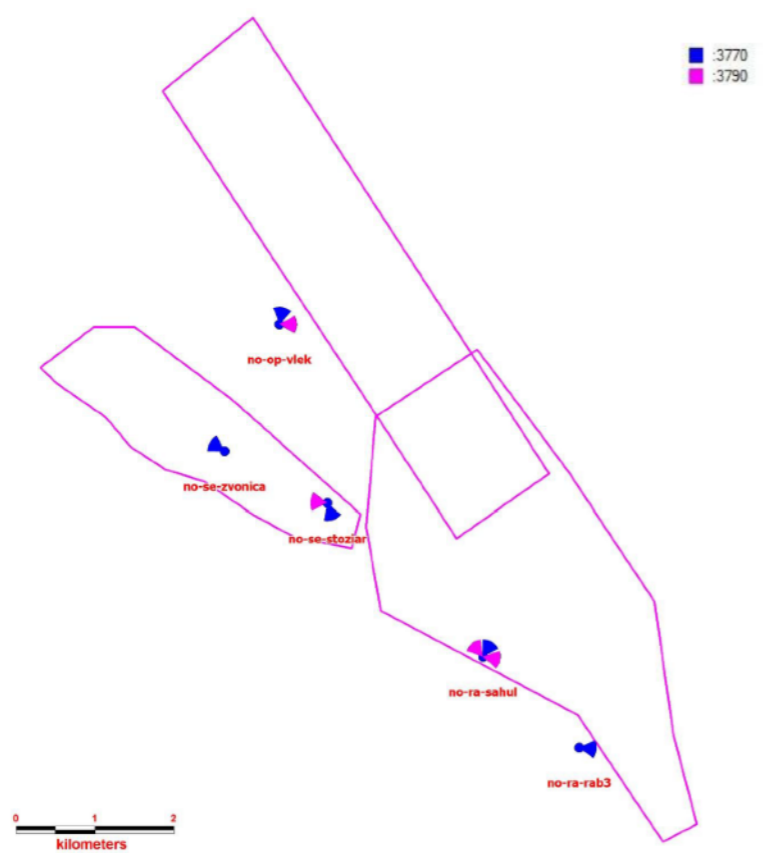

Nové komponenty, nový koncept a nové nástroje

Plánovanie pokrytia, RNP Telrad