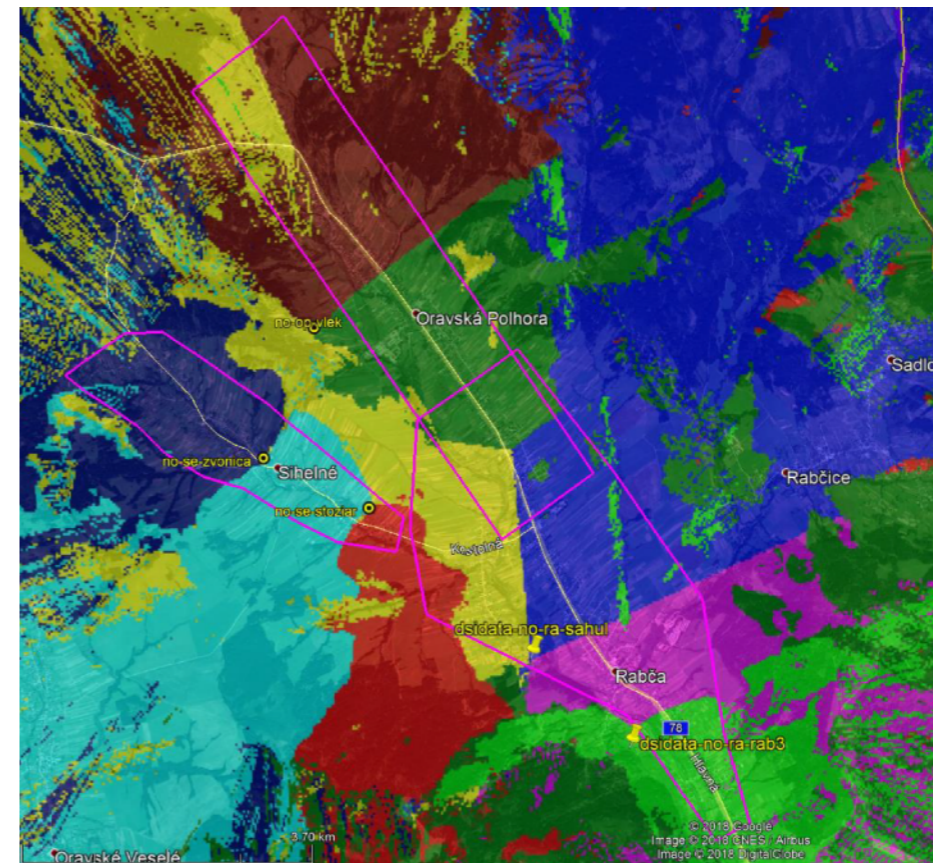

Nové komponenty, nový koncept a nové nástroje

Plánovanie pokrytia, RNP Telrad