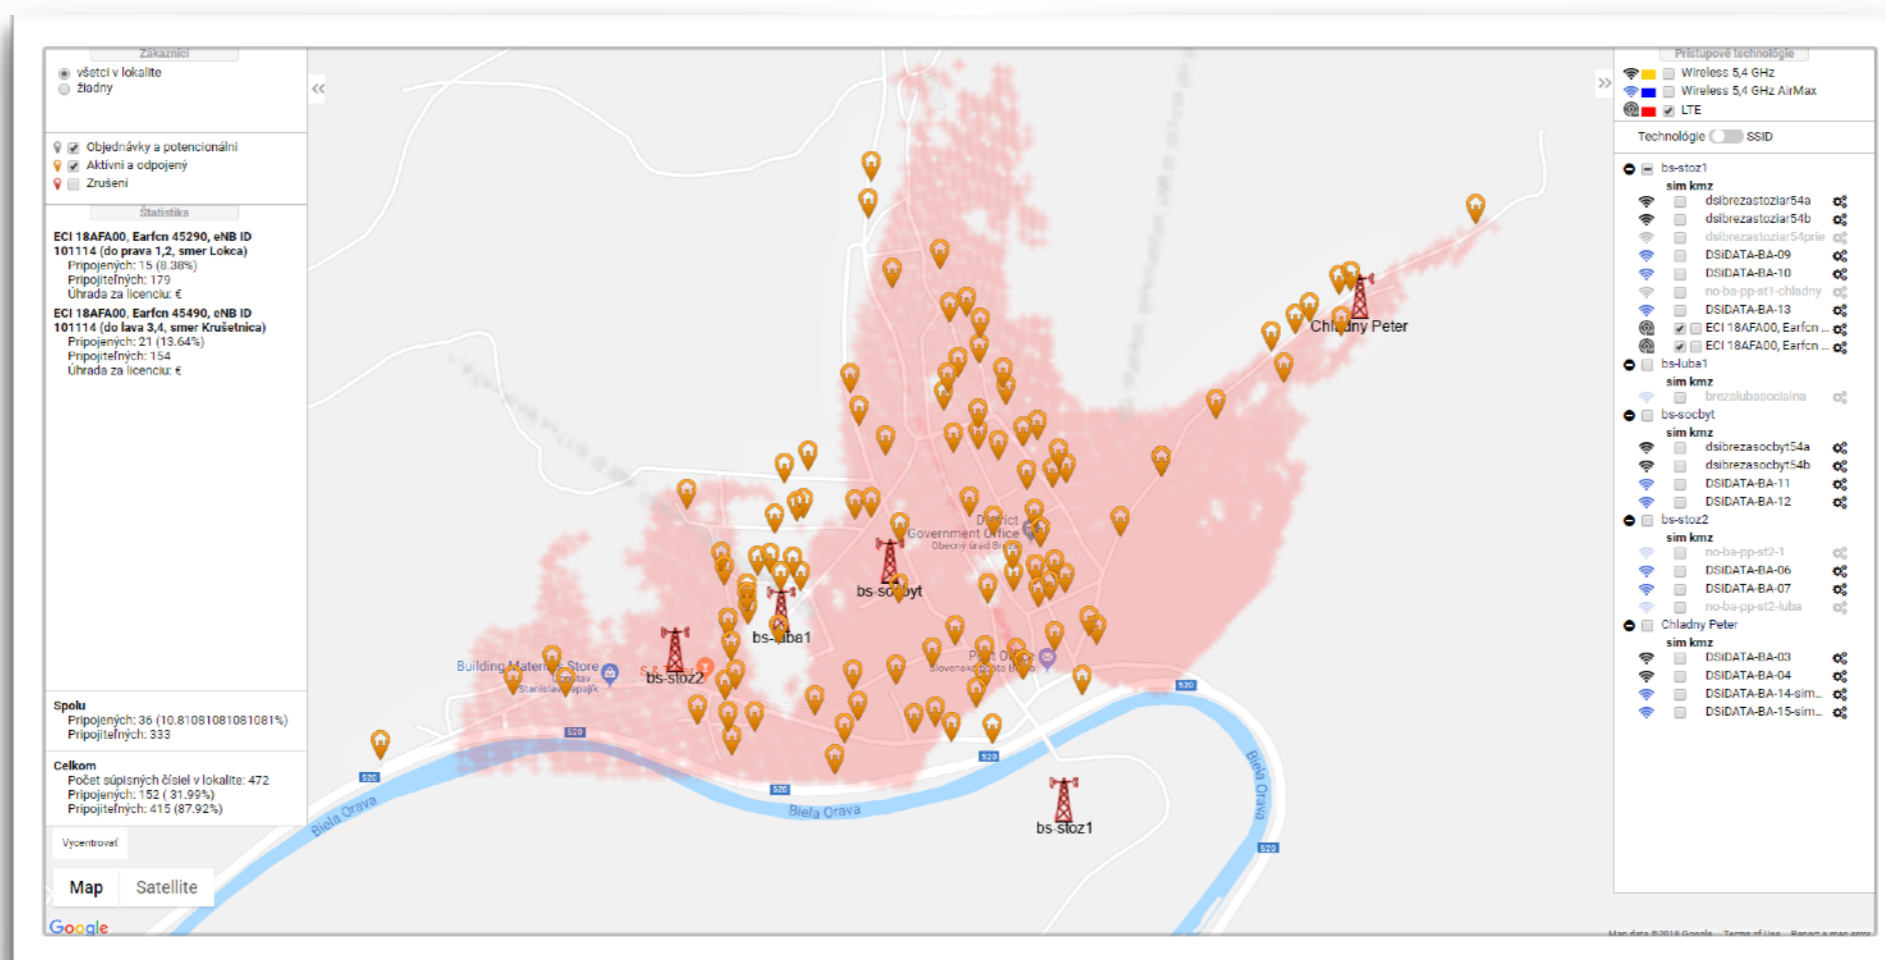

Nové komponenty, nový koncept a nové nástroje

Plánovanie pokrytia, interný nástroj