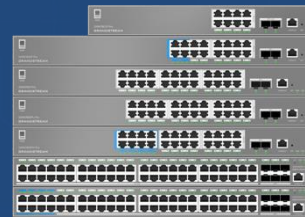

GWN Series Network Switches

Novinka!

GWN7830 Series

Layer 3
Aggregation
Managed
3 models

GWN7820 Series

Layer 3
Multi-Gigabit
Managed
2 models

GWN7810 Series

Layer 3
Managed
7 models