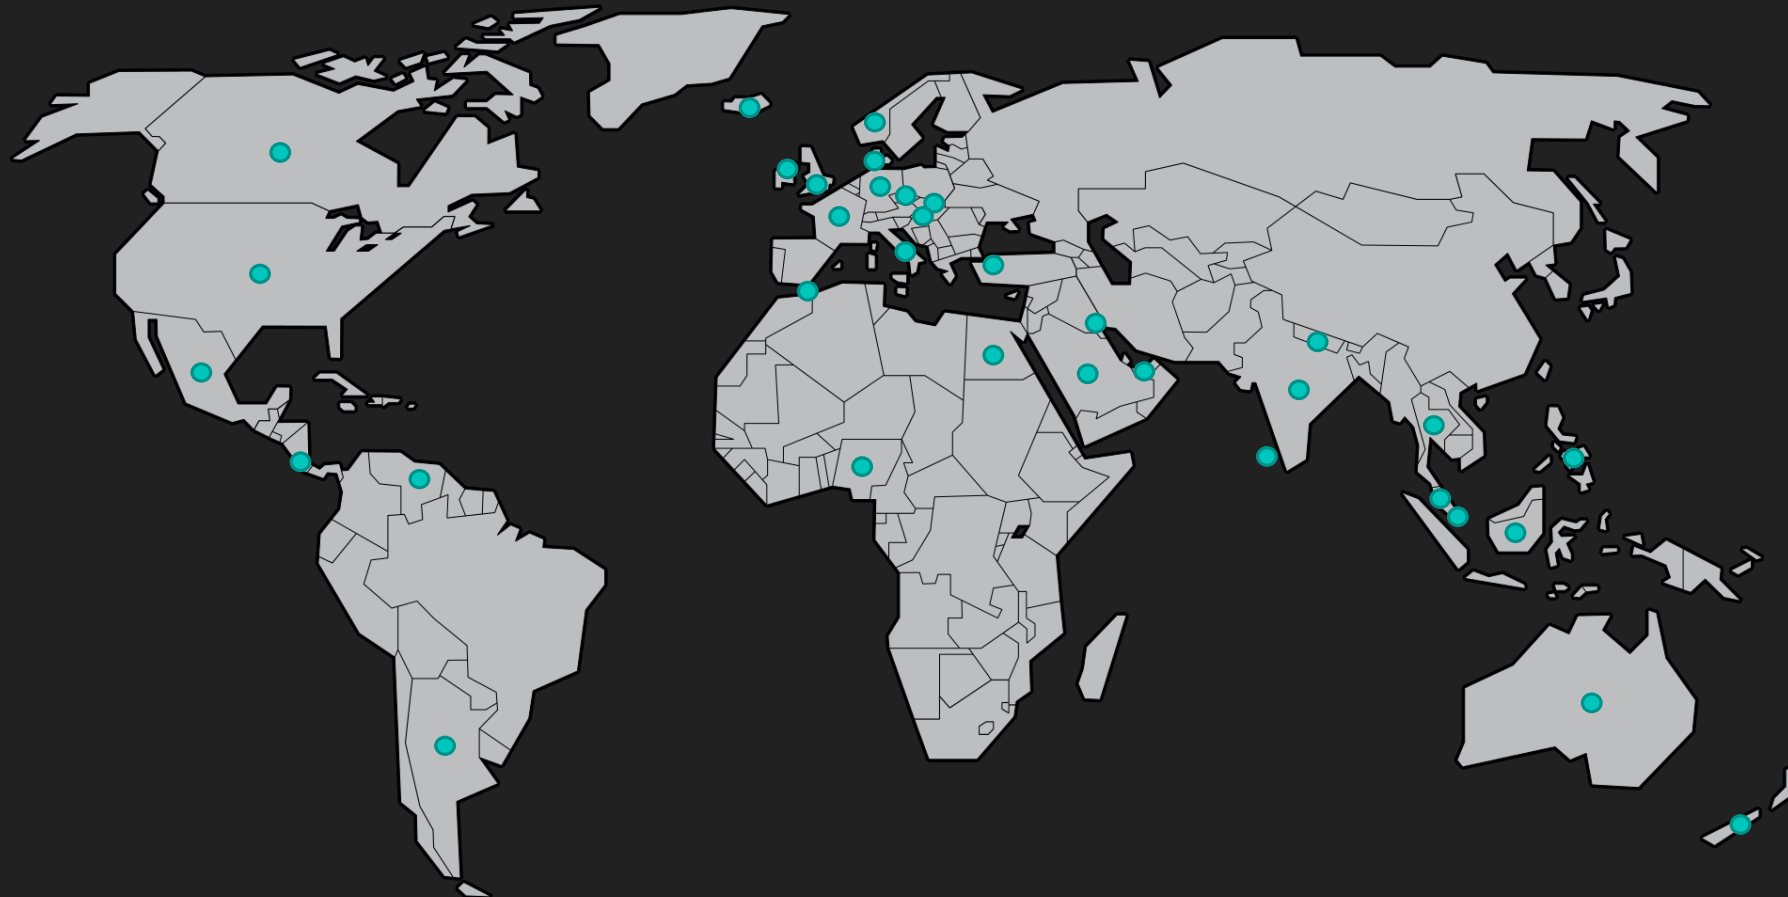

Antik Technology

Naši klíčové zákazníci