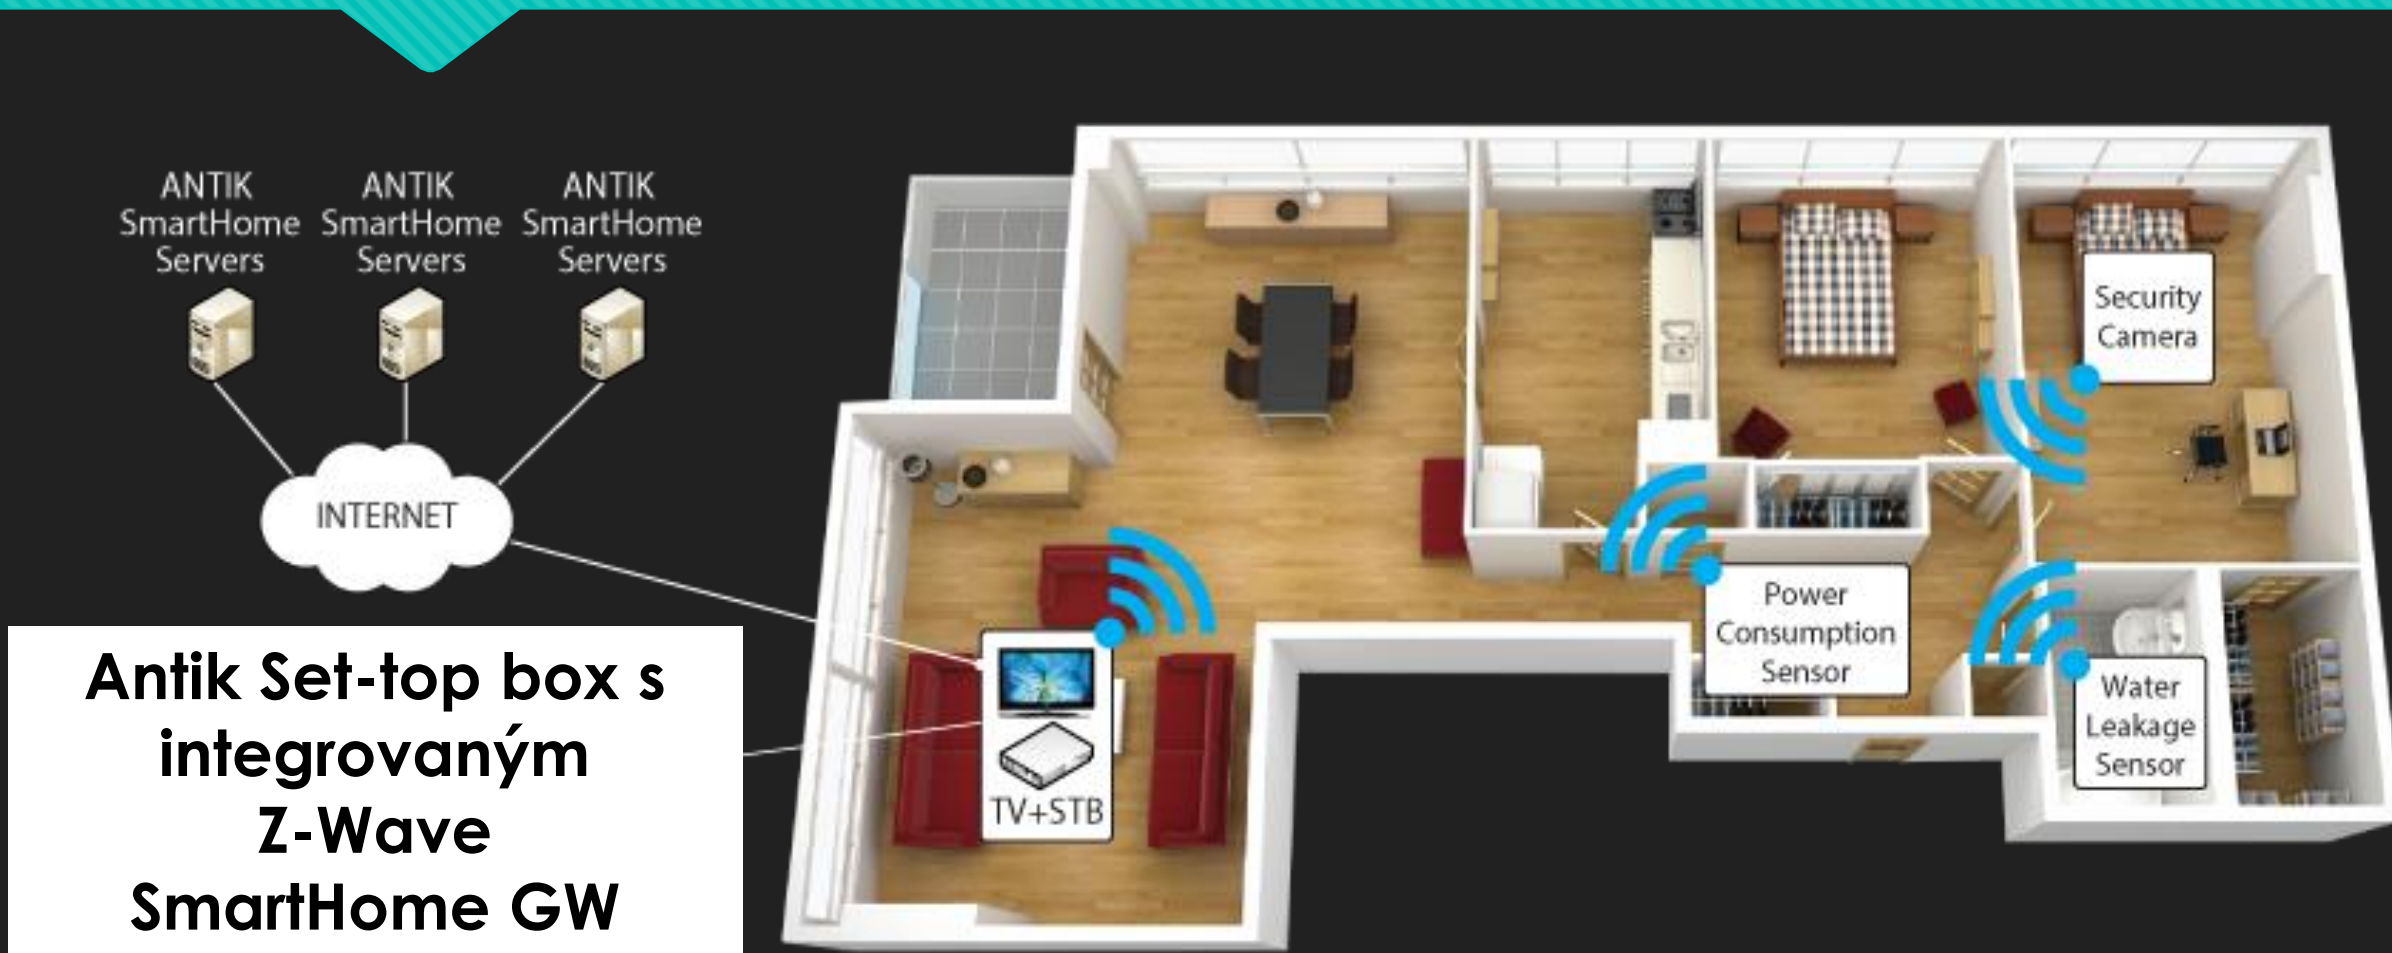

Antik SmartHome ako to funguje