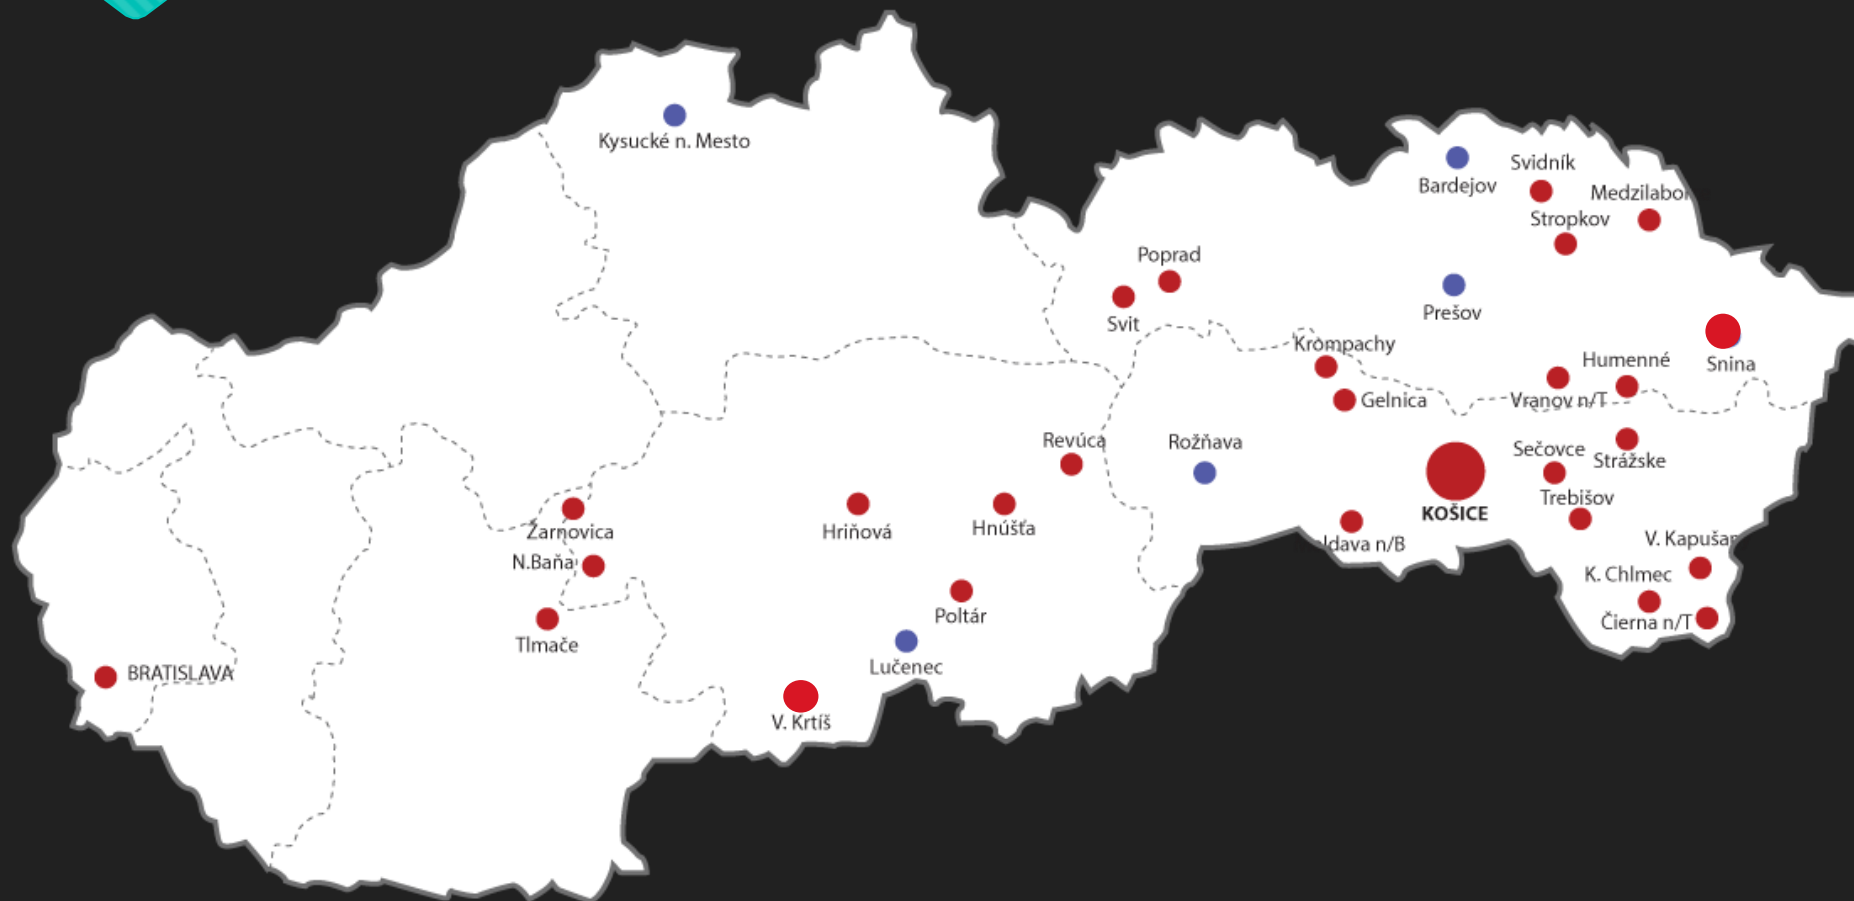

Antik Telecom

FTTB/H Pokrytie SR