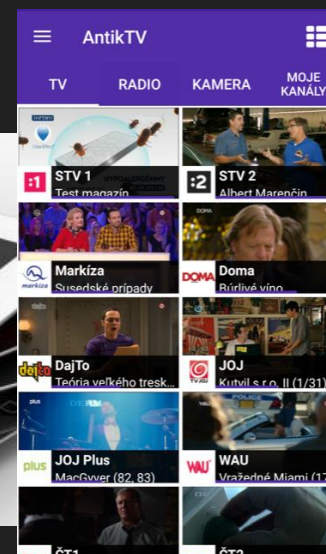

DVB T
TERRESTRIAL

DVB S
SATELLITE

IPTV