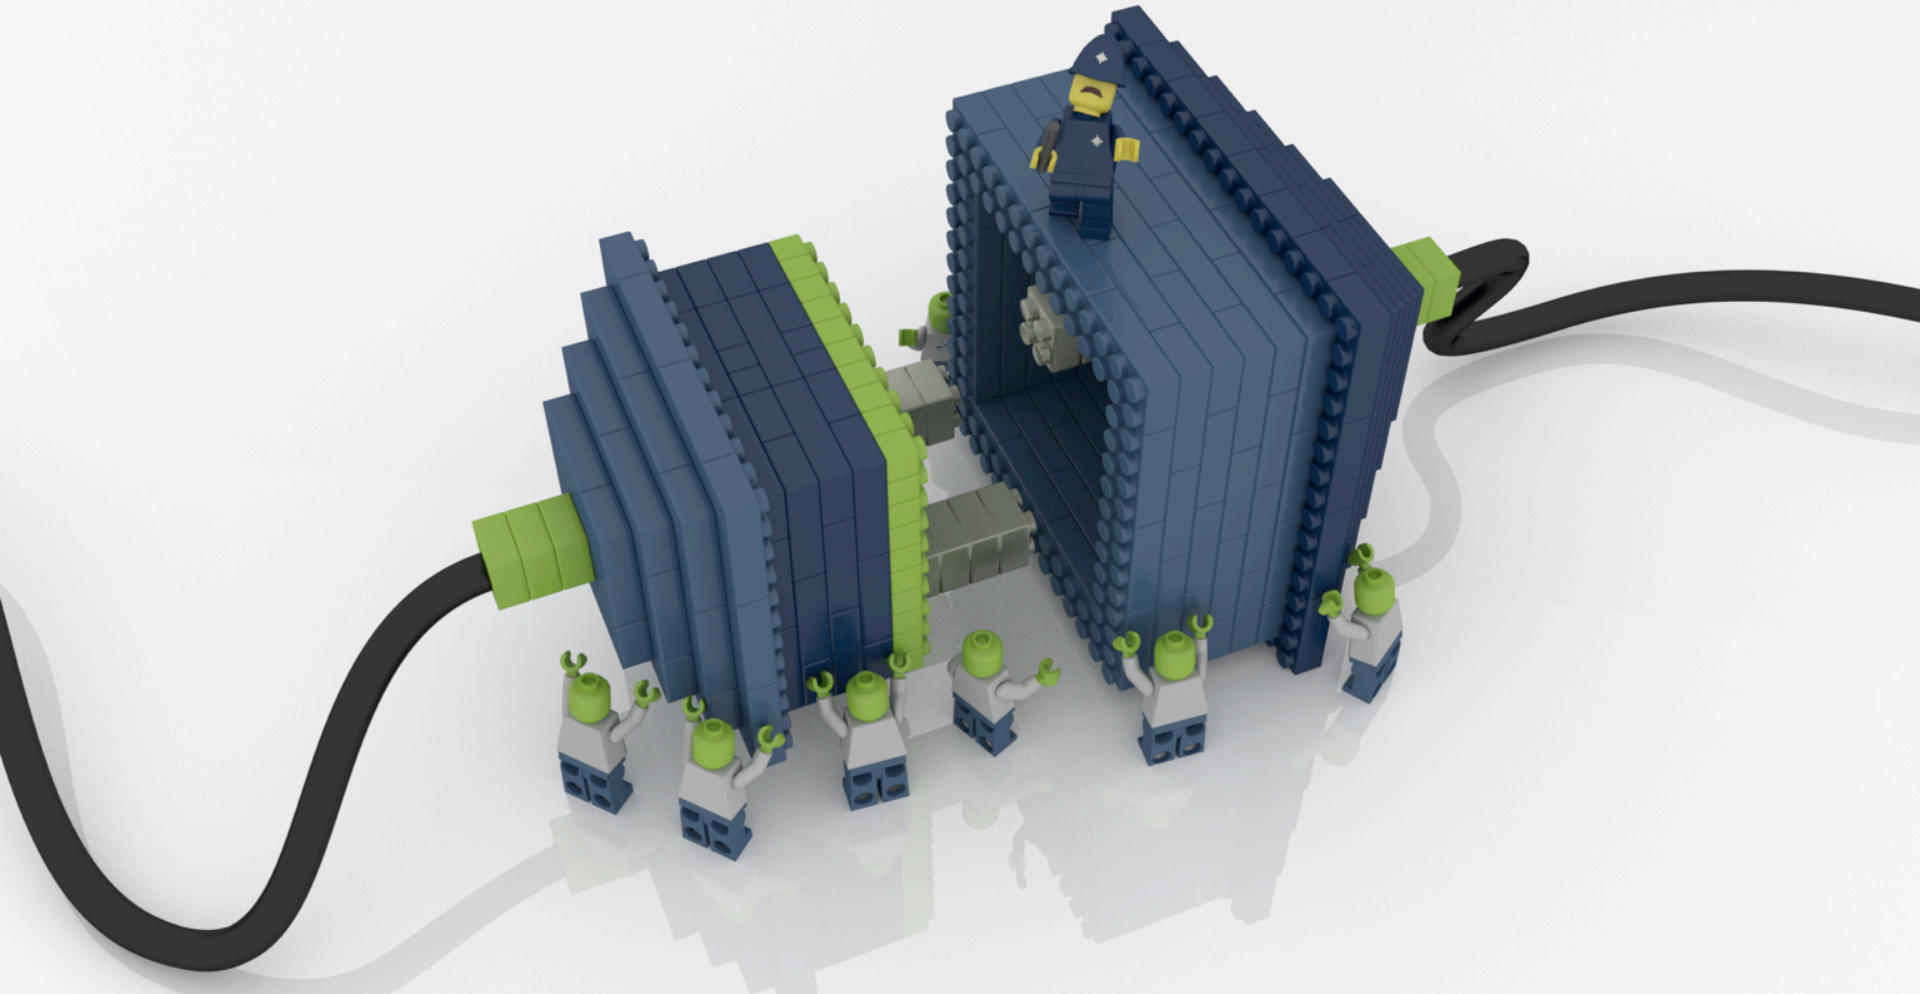

The background consists of a dense arrangement of 3D rectangular blocks in two colors: a dark blue and a light green. The blocks are stacked and scattered across the frame, creating a textured, geometric environment. The lighting is soft, casting subtle shadows and highlights on the surfaces of the blocks.

ISP Alliance

Modulární softwarový
ekosystém (nejen) pro ISP

579

WILLIAM D. PORTER

WILLIAM D. PORTER

Banka

DO 171 = 1.10
DO 171 = 1.10

DO 171