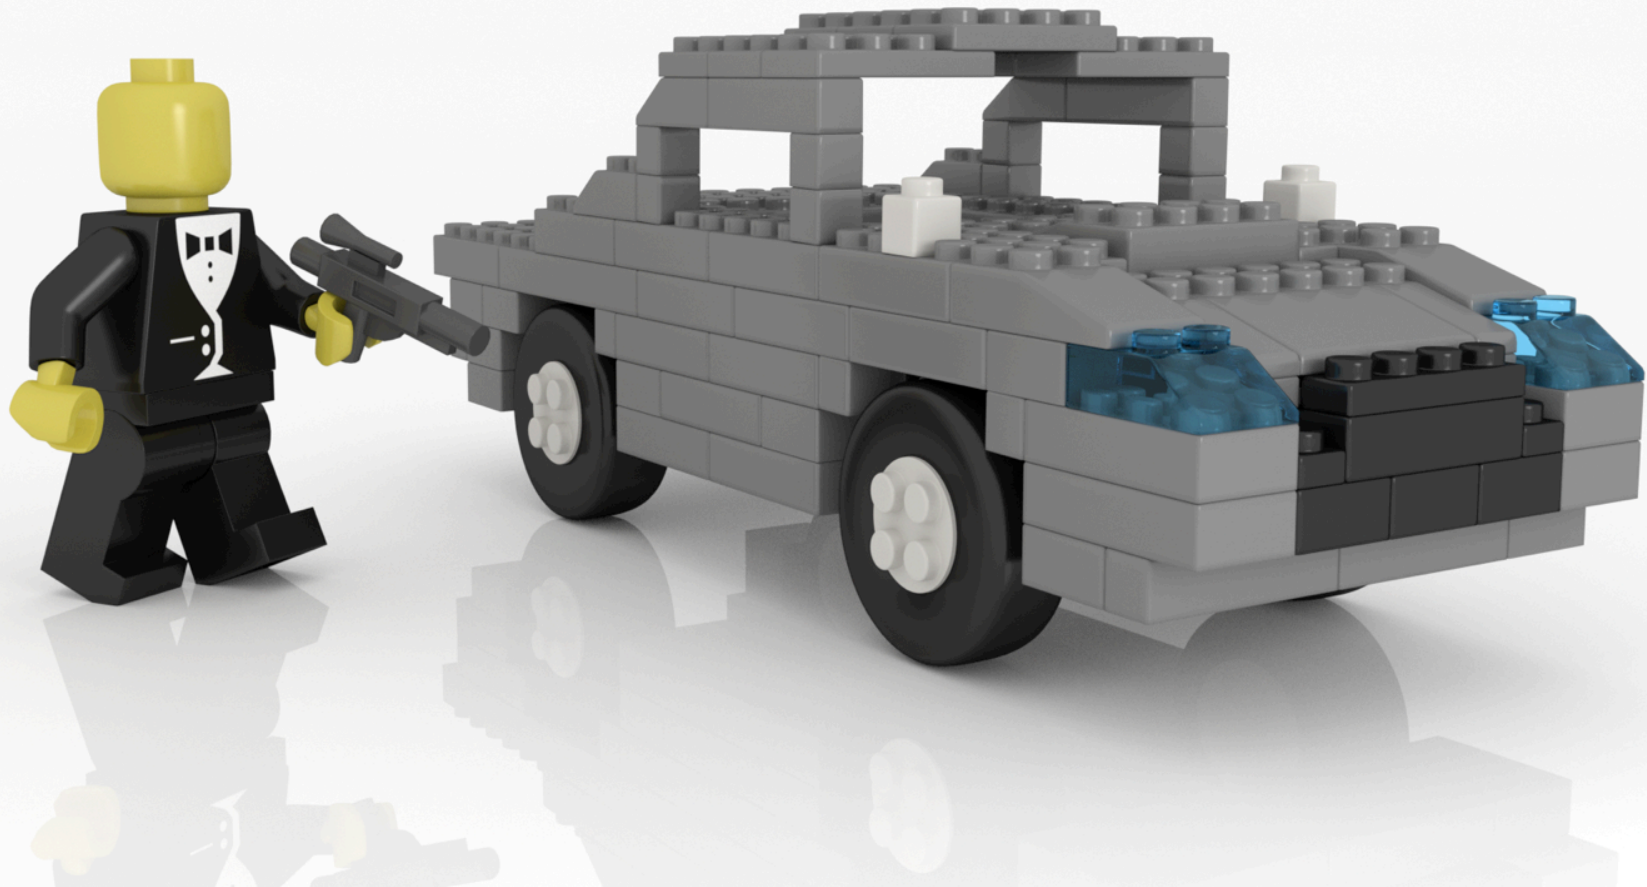

The background consists of a dense arrangement of 3D rectangular blocks in two colors: a dark blue and a light green. The blocks are stacked and scattered across the frame, creating a textured, geometric environment. The lighting is soft, casting subtle shadows and highlights on the surfaces of the blocks.

ISP Alliance

Modulární softwarový
ekosystém (nejen) pro ISP

579

WILLIAM D. PORTER

WILLIAM D. PORTER

Banka

DO 171 = 1.10
DO 171 = 1.10

DO 171