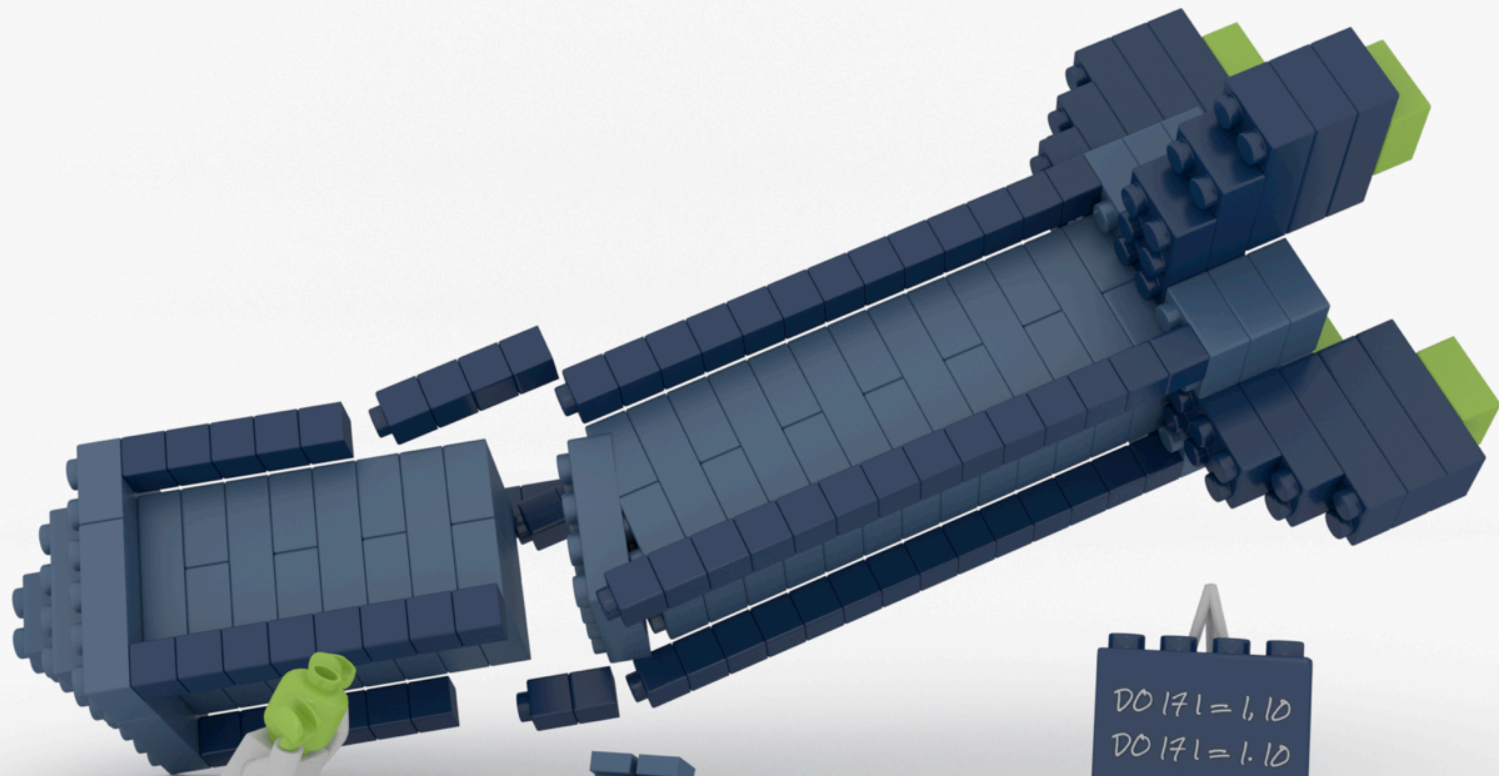

The background consists of a dense arrangement of 3D rectangular blocks in two colors: a dark blue and a light green. The blocks are stacked and scattered across the frame, creating a textured, geometric environment. The lighting is soft, casting subtle shadows and highlights on the surfaces of the blocks.

ISP Alliance

Modulární softwarový
ekosystém (nejen) pro ISP

579

WILLIAM D. PORTER

WILLIAM D. PORTER

Banka

DO 171 = 1.10
DO 171 = 1.10

DO 171